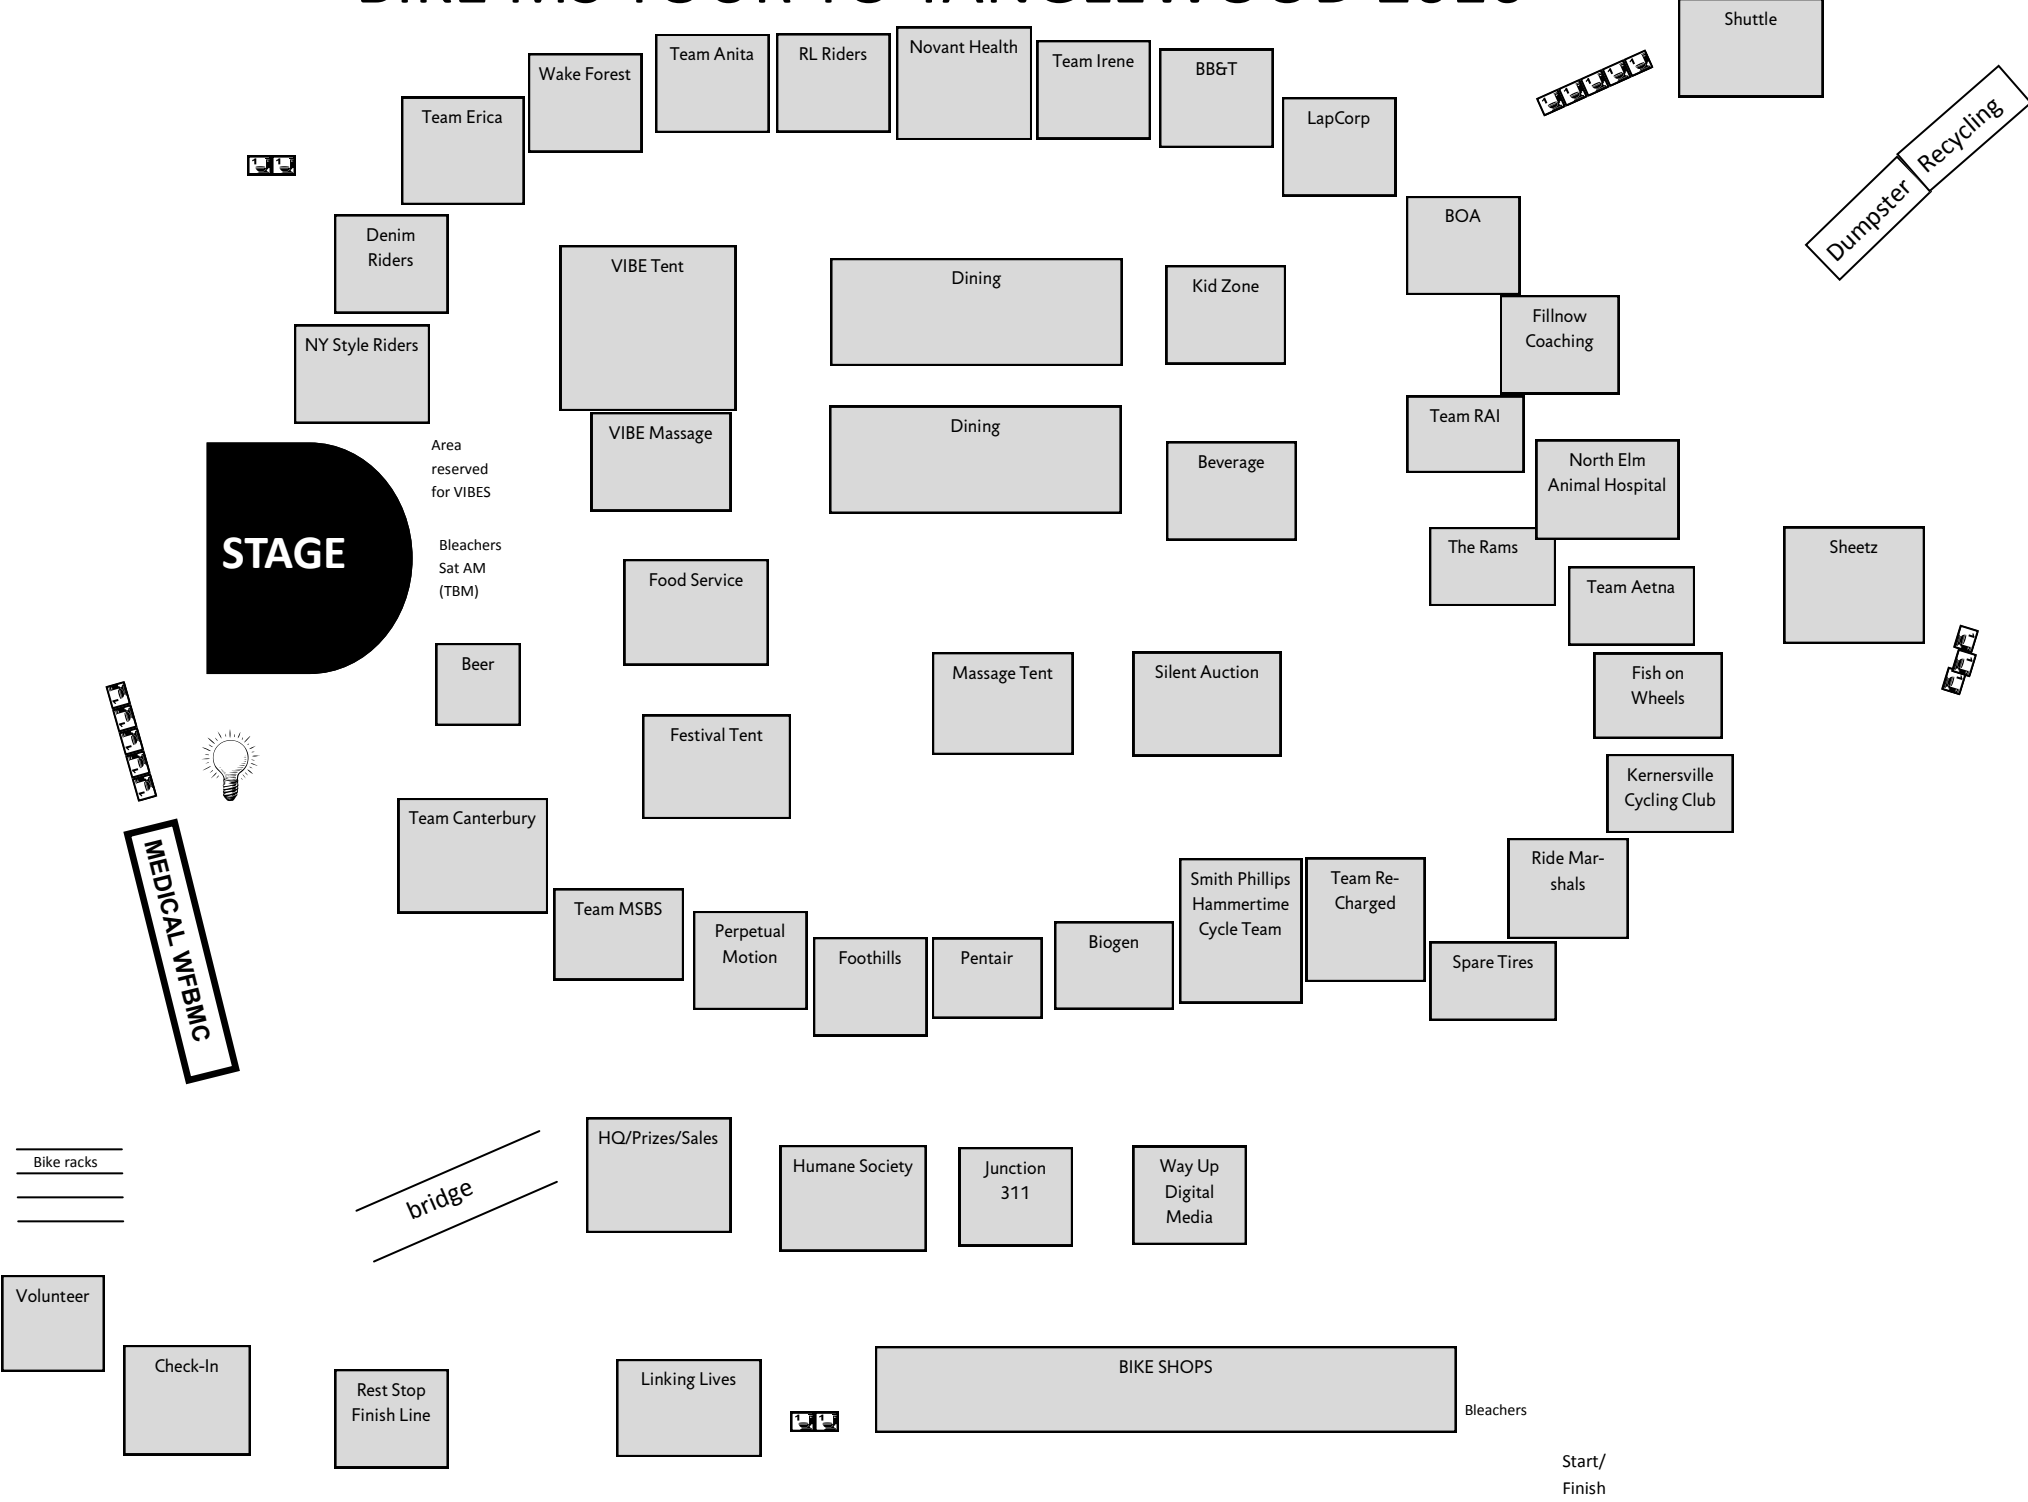

BIKE MS TOUR TO TANGLEWOOD 2016

STAGE

Area reserved for VIBES

Bleachers Sat AM (TBM)

Beer

Team Canterbury

Team MSBS

Perpetual Motion

Way Up Digital Media

bridge

BIKE SHOPS

Bleachers

Start/Finish

Linking Lives

Rest Stop Finish Line

Check-In